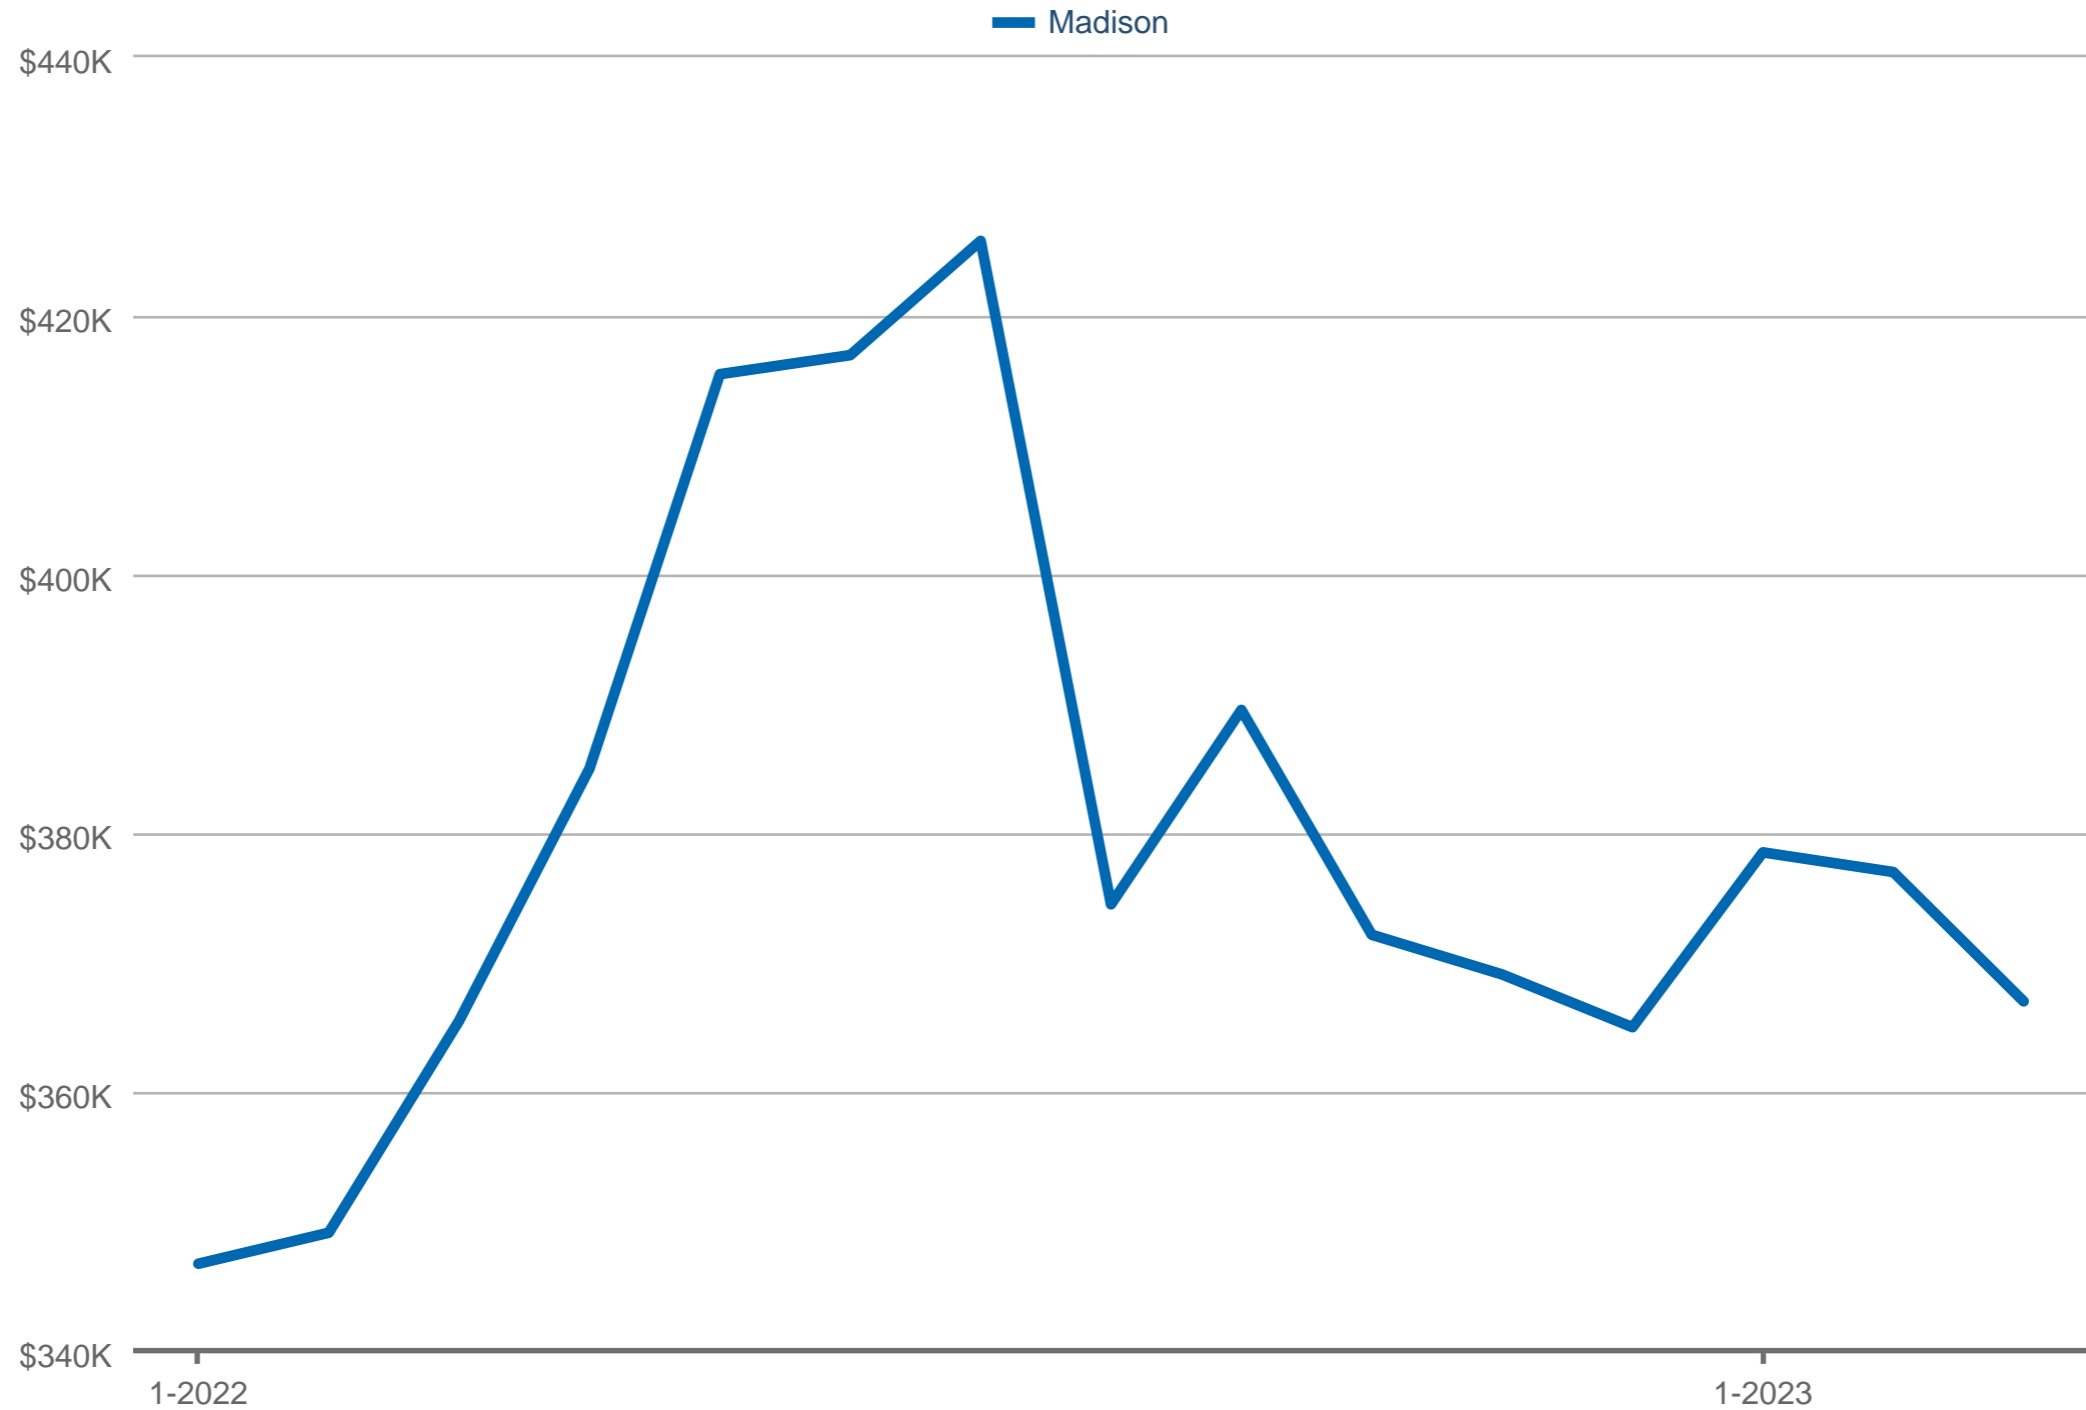

### Median Sales Price

Madison: Single Family

Each data point is one month of activity. Data is from April 11, 2023.